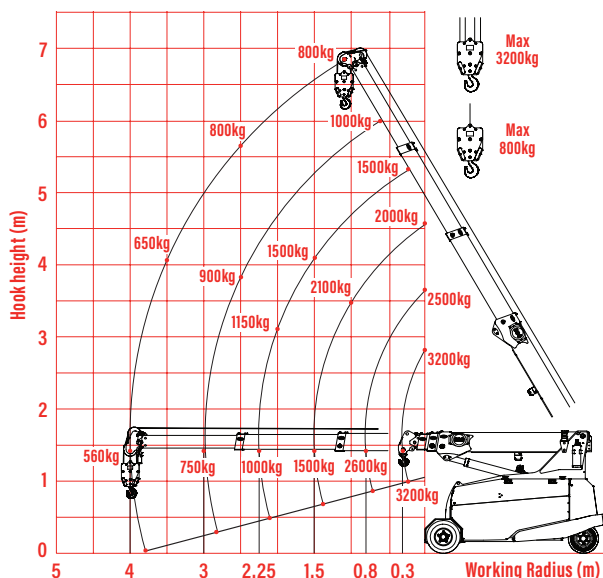

Optional non-marking tyres are available for the MC32S

The MC32S comes with a built-in SLI to aid operators on-site

The MC32S is fully controlled by radio remote with digital feedback display

Shown with optional hydraulic winch

Shown with optional fly jib

Rated Loads

Jib Rated Loads Chart